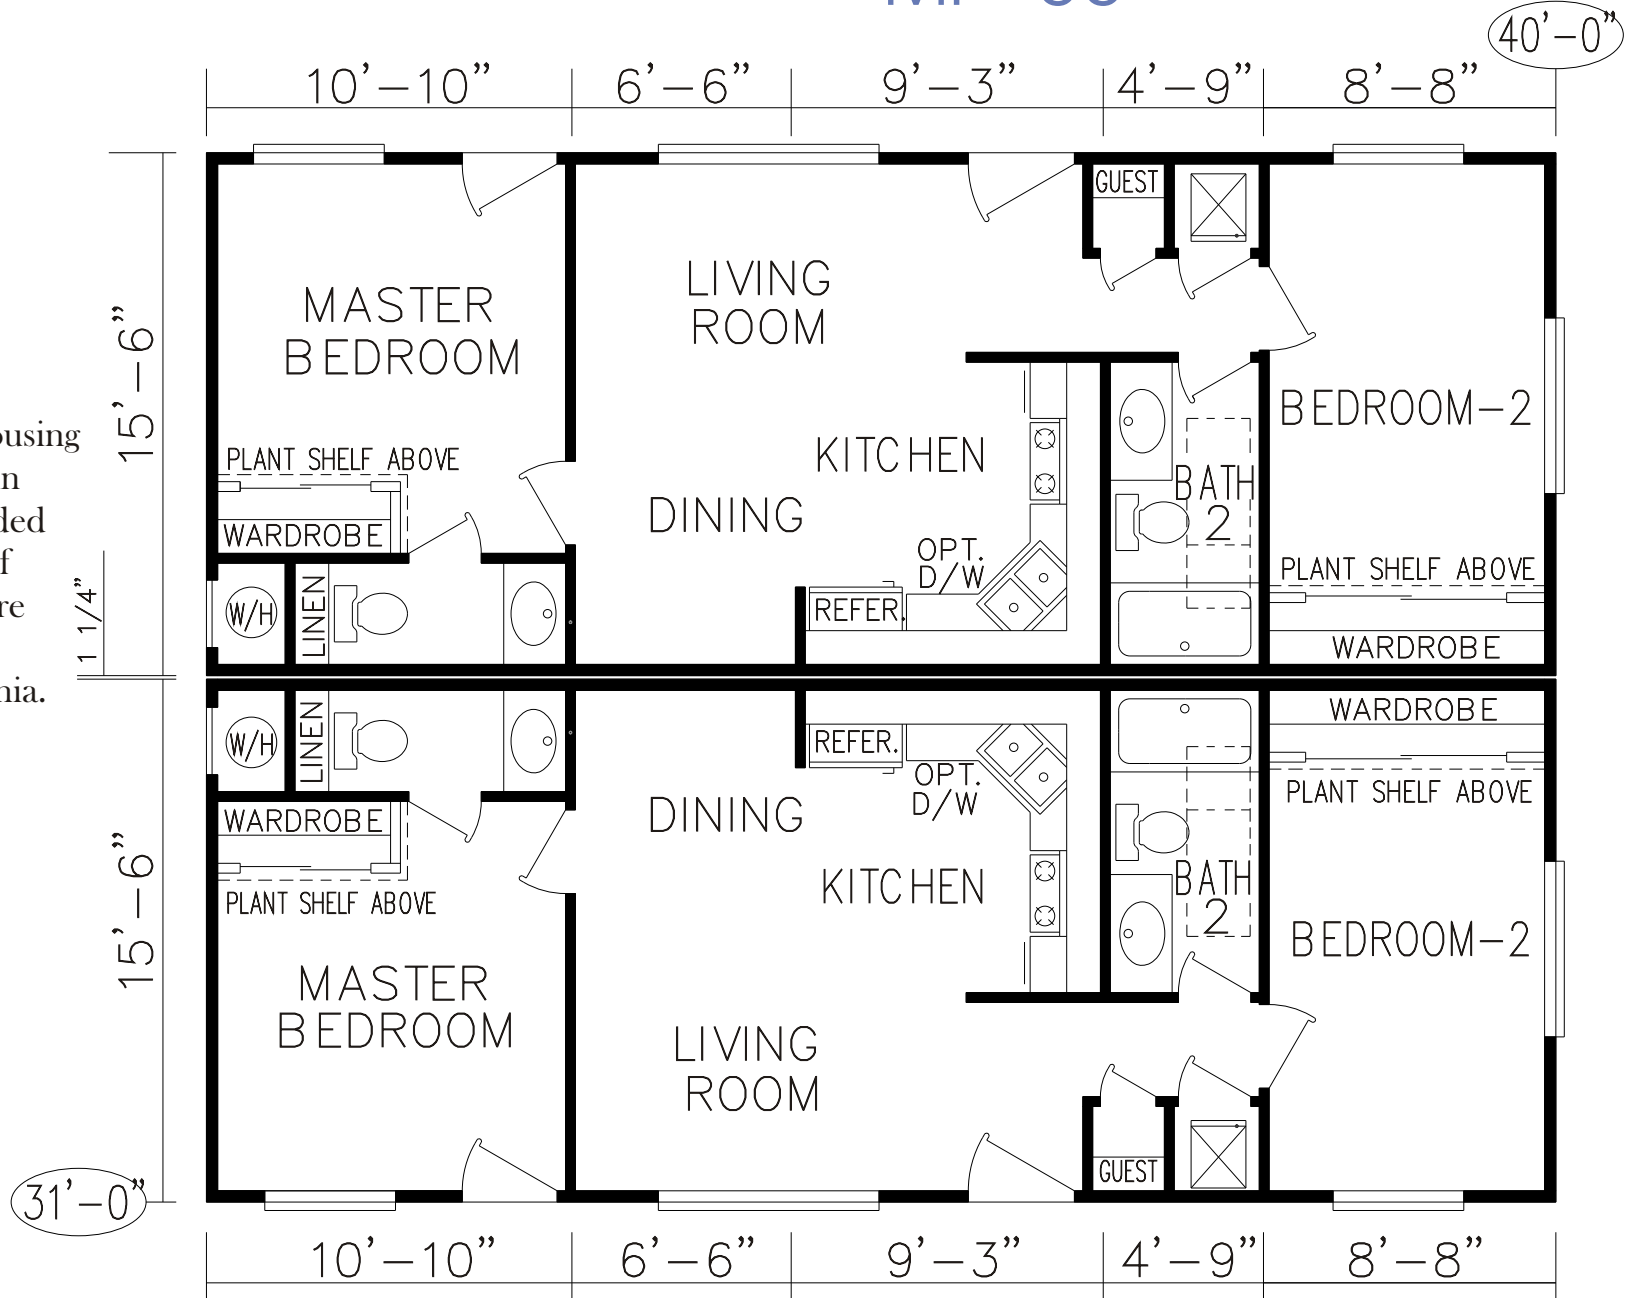

California Multifamily Housing Code Homes are similar in construction to HUD Coded Homes and share many of the same benefits. They are available for sale and placement only in California.

**Approx. 1240 SQ. FT.** 620 SQ. FT. EACH UNIT