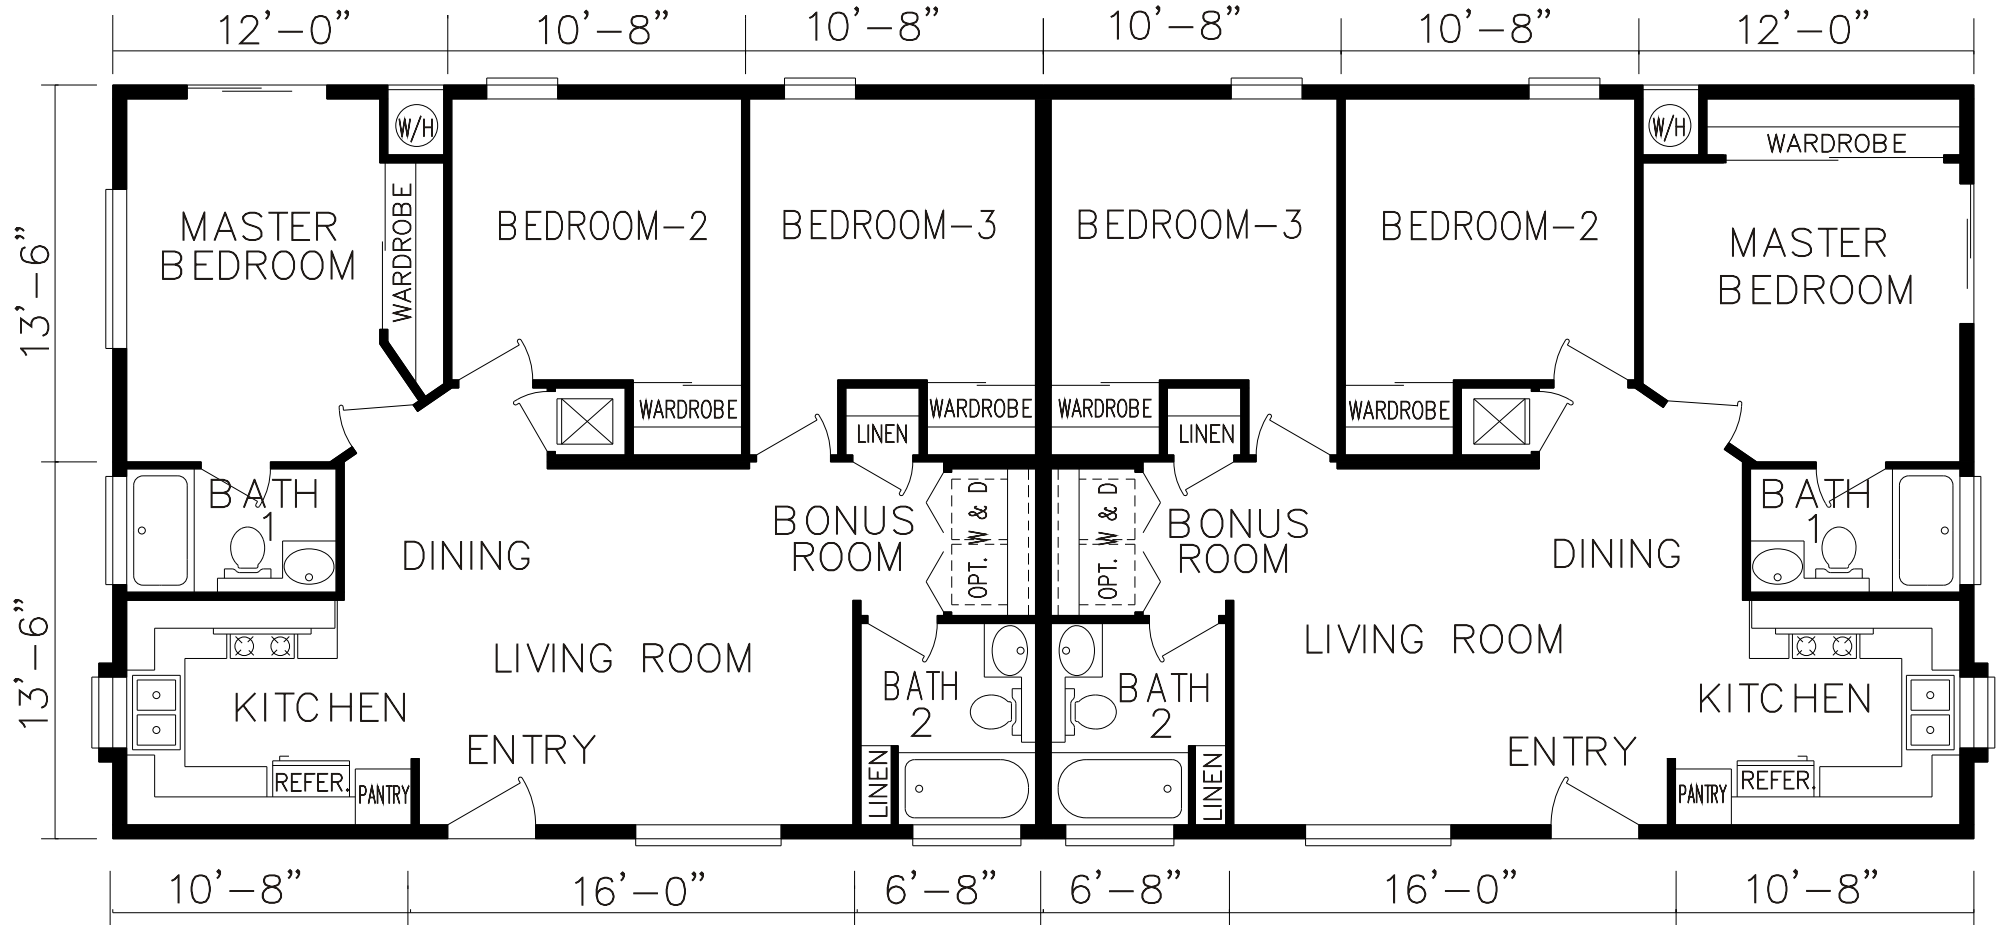

Optional exterior elevation with site added porches not provided by Silvercrest.

CALIFORNIA MULTIFAMILY SERIES MF -8

California Multifamily Housing Code Homes are similar in construction to HUD Coded Homes and share many of the same benefits. They are available for sale and placement only in California.

Approx. 1800 SQ. FT. (900.00 SQ. FT. PER UNIT)