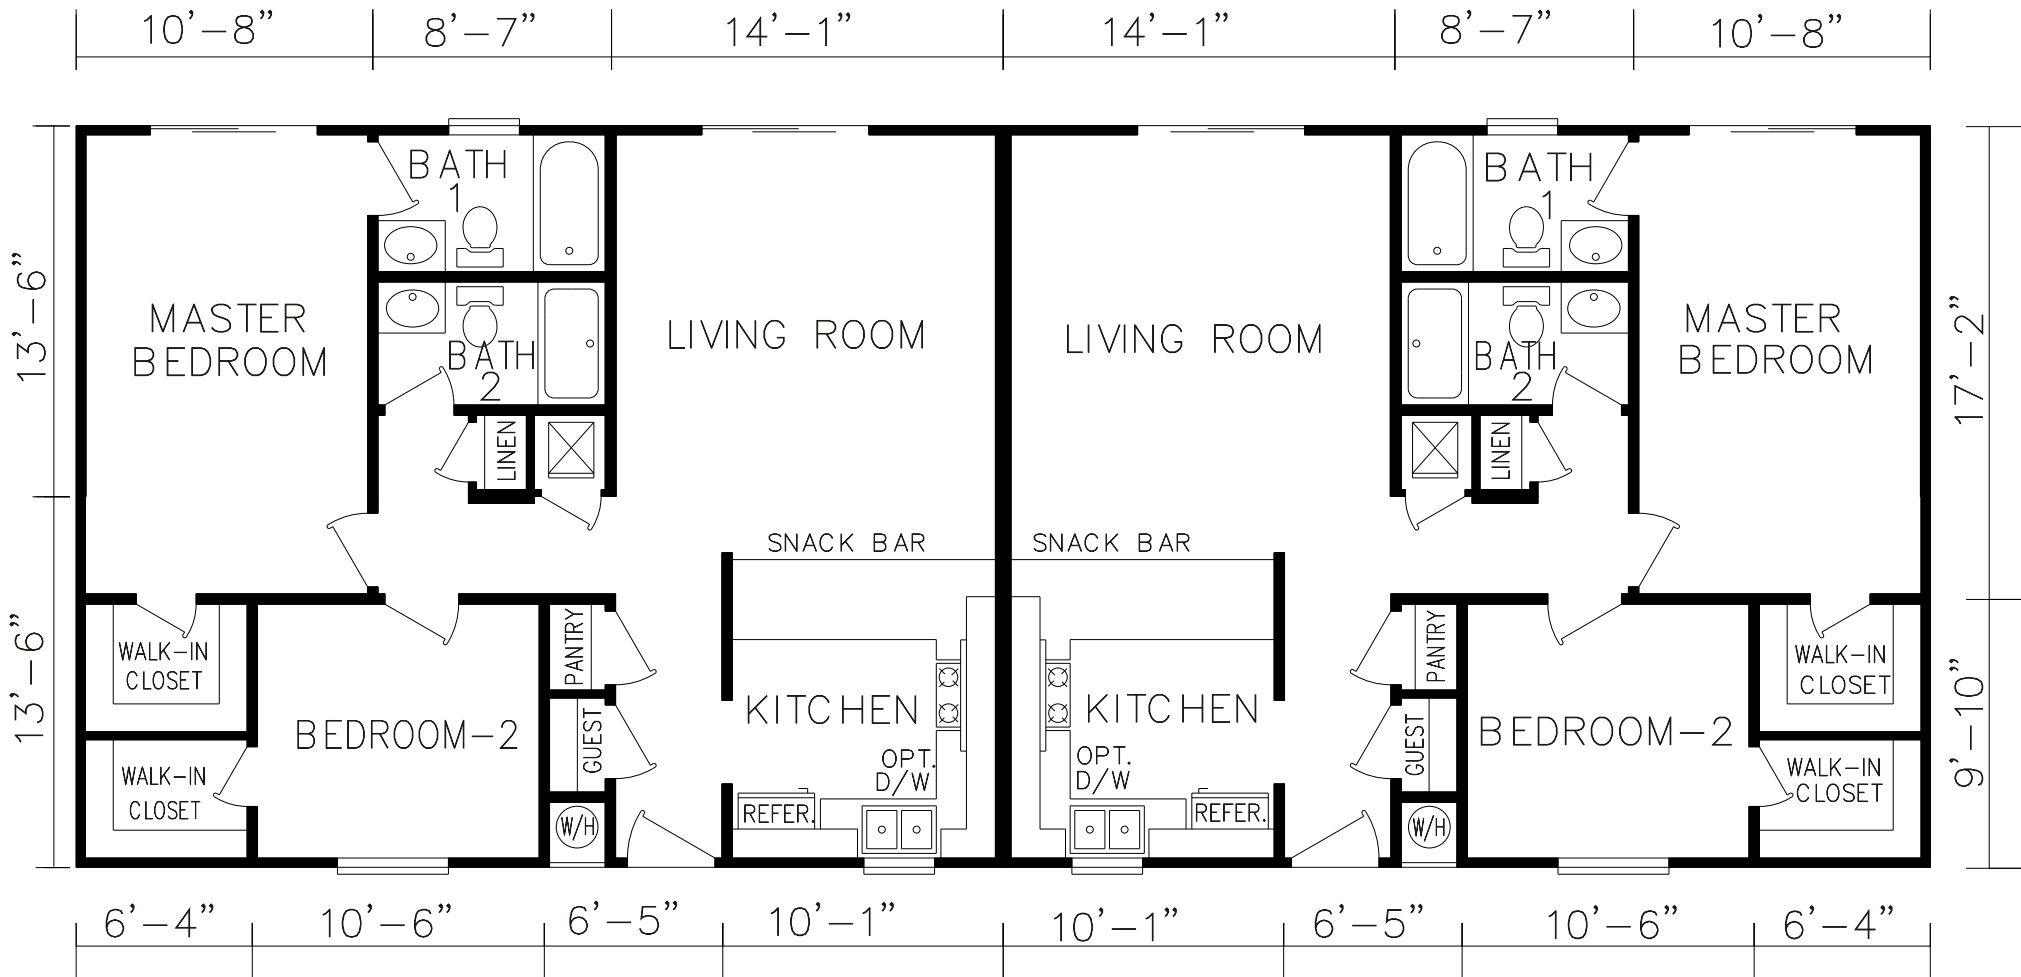

California Multifamily Housing Code Homes are similar in construction to HUD Coded Homes and share many of the same benefits. They are available for sale and placement only in California.

*Approx. 1778 SQ. FT.*

888.88 SQ. FT. PER UNIT