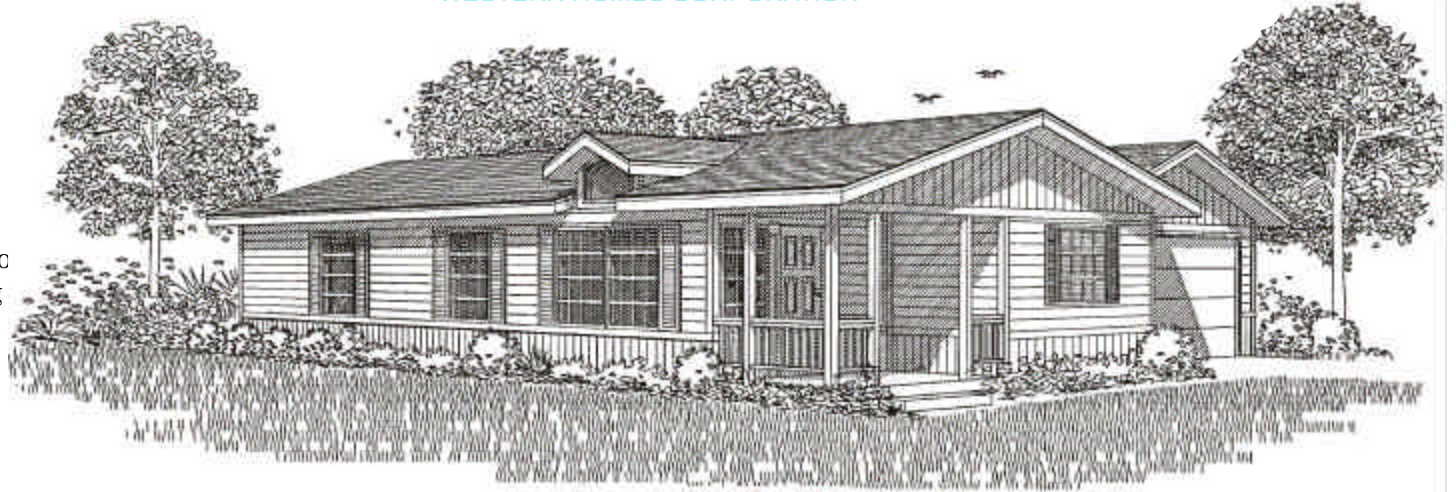

Westwood

W-77

Approx. 1113 SQ. FT.
(1173 SQ. FT. WITH PORCH)

This beautiful home features three Bedrooms and two Baths. It is sized to fit smaller lots or spaces while having the spaciousness of a much larger home.

Vaulted ceilings and architectural detailing are standard throughout the interior living spaces. Add the optional covered Front Porch and enjoy outdoor living space along with all the other great features of this fine home. Luxury, style and convenience define the Kitchen and Master Bath. Silvercrest's flexibility allows you to custom tailor this home to suit your personal needs.