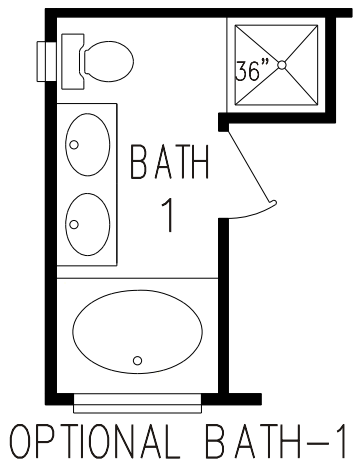

24'-0"

53'-4"

The New Cottage is Silvercrest's value series, designed primarily for new and existing Manufactured Home communities. These homes offer Silvercrest quality at an affordable price while still allowing the flexibility to customize for your particular needs. The NC-8 features three Bedrooms, two full Baths, a morning room and a luxury Kitchen. An optional Glamour Bath may be added.

# NEW COTTAGE NC-8

Approx. 1264 SQ. FT.