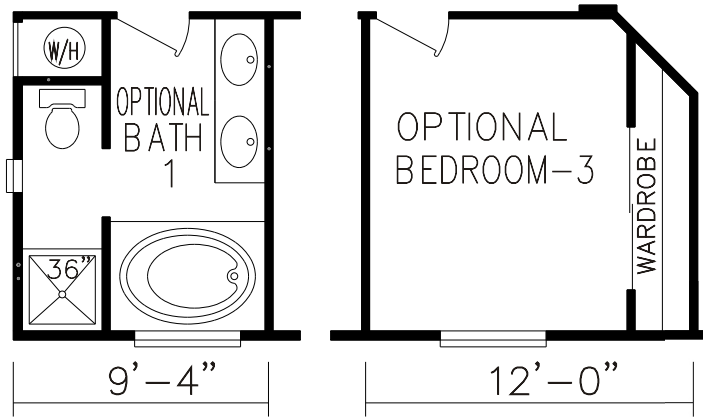

Approx.  
1248 SQ. FT.  
( 1220 SQ. FT. W/  
OPTIONAL PORCH )

The New Cottage is Silvercrest's value series, designed primarily for new and existing Manufactured Home communities. These homes offer Silvercrest quality at an affordable price while still allowing the flexibility to customize for your particular needs. The NC-5 features two Bedrooms, two full Baths and a luxury Kitchen. The Family Room can be replaced by an optional third Bedroom or an optional Glamour Bath may be added.